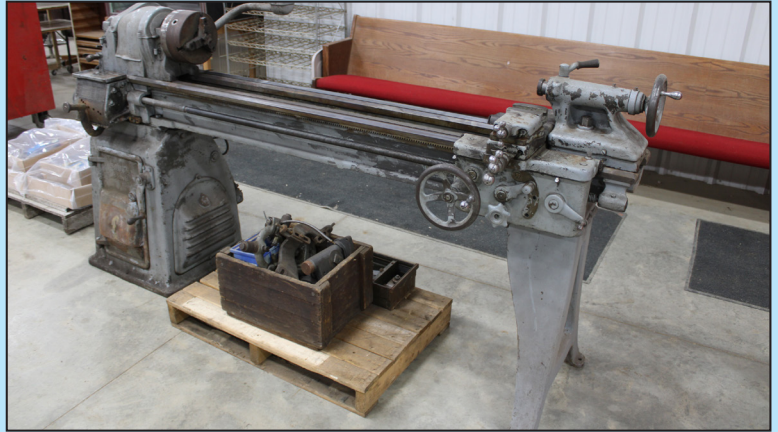

This sale will have over 400 lots of high quality professional grade tools from Snap-On, Blue Point, Mac Wright, Cornwell, SK Wayne, Ingersall-Rand, Craftsman, CIH plus other US made tools. Some highlights include Snap-On and Mac Tool Boxes, Ellis Band Saw, large Powermatic Drill Press, Lincoln wire welder, Kalamazoo chop saw, South Bend Turning Lathe, and Hyper Therm plasma cutter. Montana sheep shearer co. clipper blade sharpener, (2) Sunbeam clippers, Cattle Fitting Equipment, Shop Supplies, New & Used steel, Shelving – Cabinets, Sporting Goods, Picnic Tables and so much more.